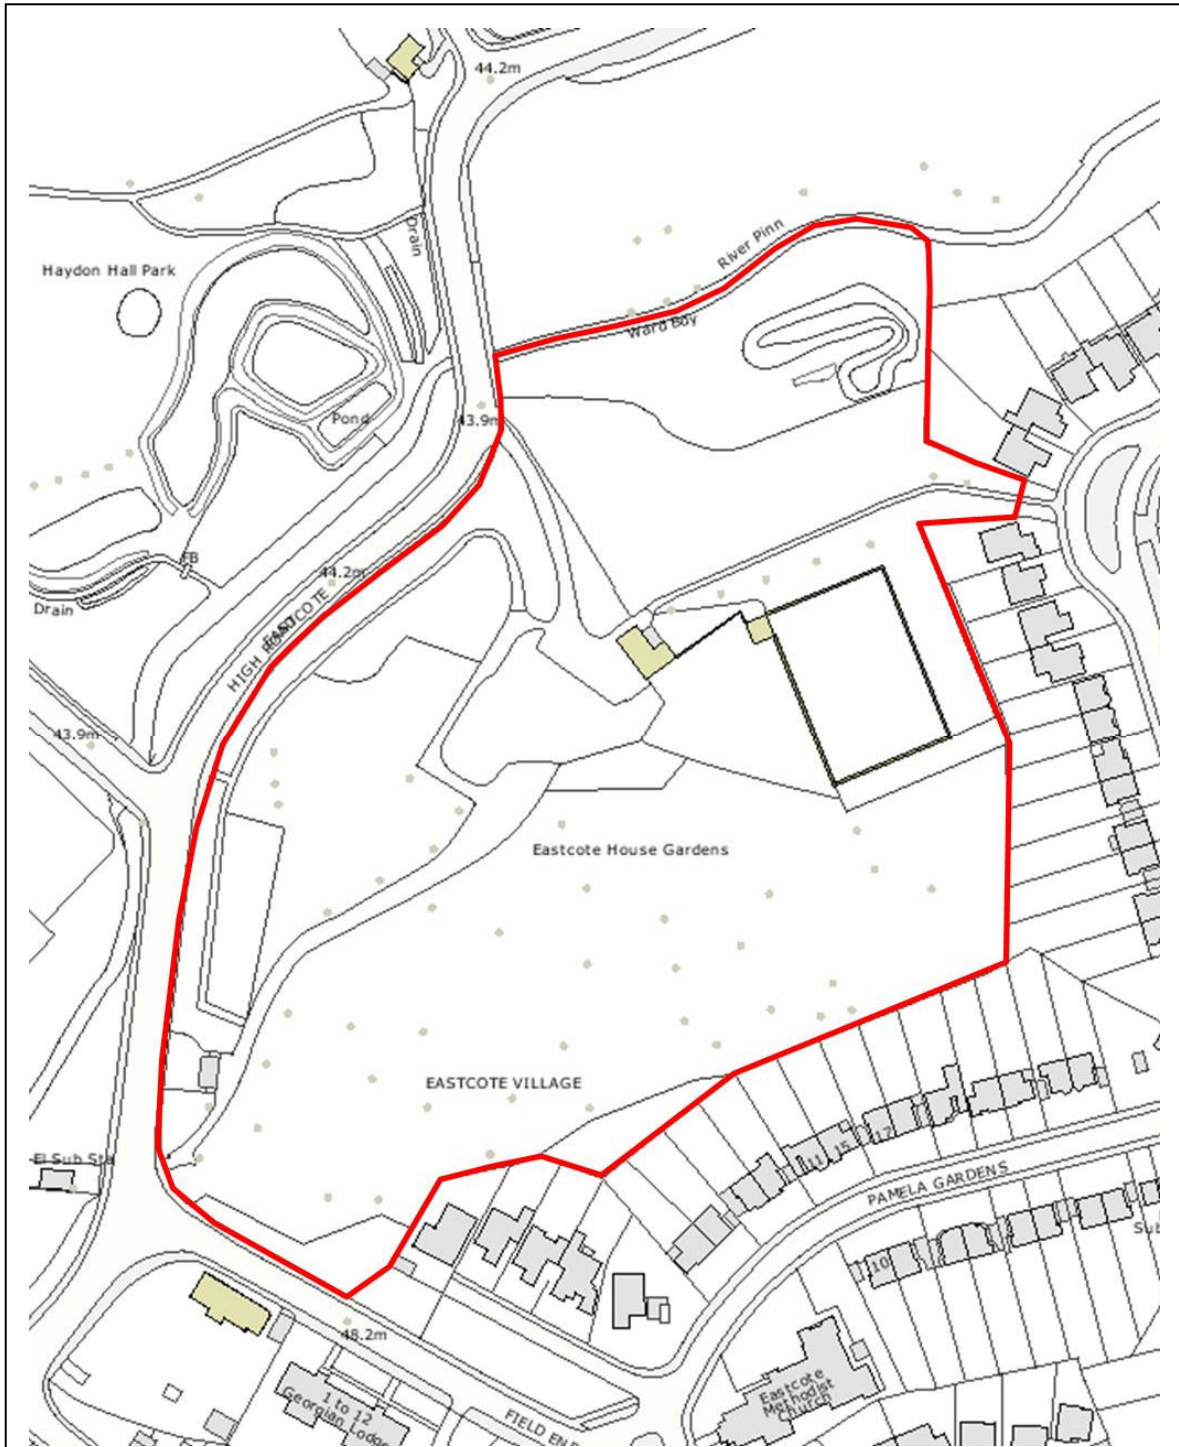

Appendix 1: Map showing the boundary of Eastcote House Gardens

This map is based on Ordnance Survey material with the permission of Ordnance Survey on behalf of the Controller of Her Majesty's Stationery Office © Crown copyright. Unauthorised reproduction infringes Crown copyright and may lead to prosecution or civil proceedings. London Borough of Hillingdon 100019283 2008

Listed Buildings

Boundary

This page is intentionally left blank